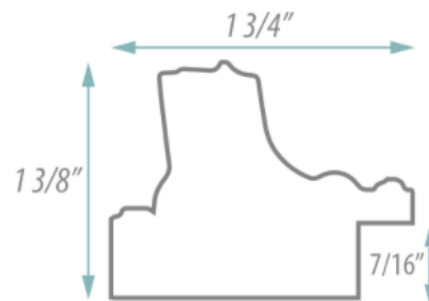

SPECIFICATION SHEET

FRAMED MIRROR

MODEL#: FM 76288-15X40

FRAMED MIRRORS COLLECTION

FEATURES:

- ONE 15X40" HIGH RESOLUTION SILVER PLATE GLASS MIRROR SIZE W/ DECORATIVE FRAME.
- "WALL HUGGER" HANGER FOR MOUNTING INCLUDED.
- STANDARD MOUNTING STYLE IS VERTICAL. FOR HORIZONTAL, PLEASE SPECIFY WHEN ORDERING.
- PACKED IN FOUR WALL (FOLDED DOUBLE WALL) CORRUGATION.
- STYLE: COLONIAL
- COLOR: GOLD
- FINISH: FOIL

MIRROR FINISHES:

- FLAT POLISHED EDGE
- BEVELED EDGE

OVERALL SIZE DIMENSION: 18 1/2" WIDE X 43 1/2" HIGH X 1 3/8" DEEP